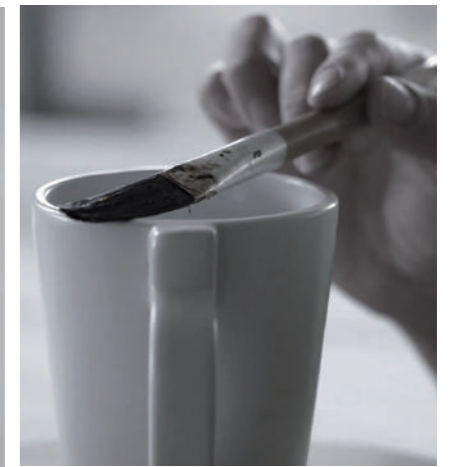

PRODUCTION SHOW