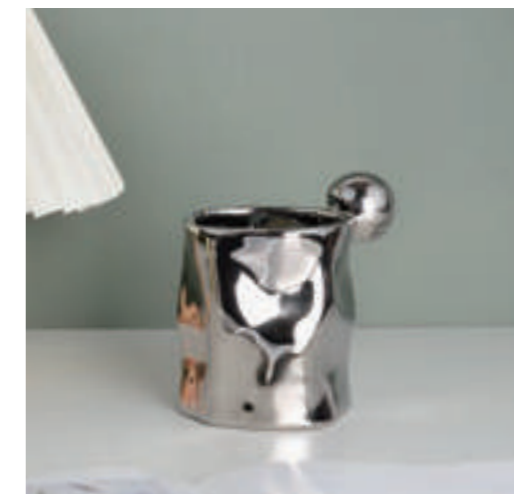

Factory Multi-colored Glazed Wholesale High Quality Grape Design Ceramic Latte Mug

PACKAGING INFORMATION Product Description:

Product No:	YSm0191
Color:	As picture
Product Size:	11.5*8*11.5cm
Inner Box Size	11.5*10.4*12.6cm
Package Way:	1 pcs per brown box with bubble bag inside, 36pcs per carton
Carton Size	44*36*39.8cm
G.W.:	15kg